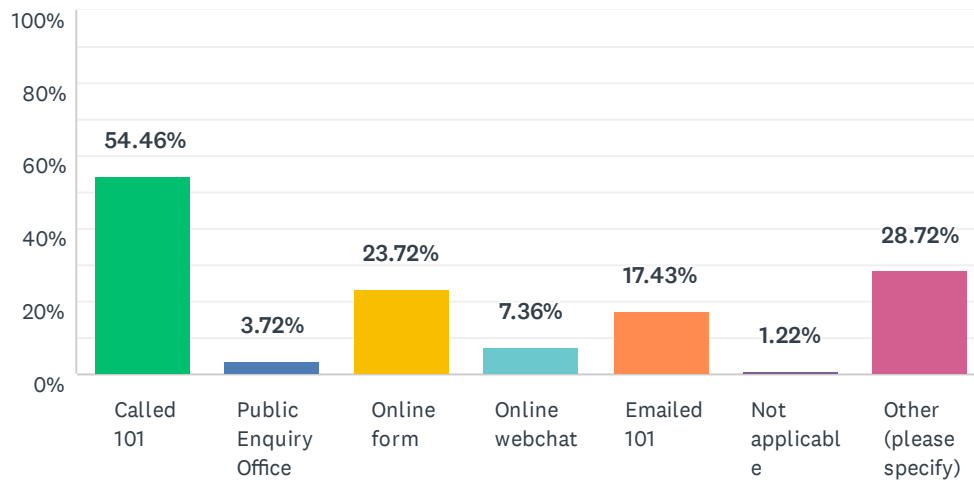

## Q9 Have you ever contacted the police in the last 12 months?

Answered: 4,130 Skipped: 0

ANSWER CHOICES	RESPONSES	
Yes	35.84%	1,480
No	61.62%	2,545
Through a third party reporting service	1.94%	80
Don't know	0.61%	25
<b>TOTAL</b>		<b>4,130</b>

## Q10 What contact method did you use? [Please select all that apply]

Answered: 1,480 Skipped: 2,650

ANSWER CHOICES	RESPONSES	Count
Called 101	54.46%	806
Public Enquiry Office	3.72%	55
Online form	23.72%	351
Online webchat	7.36%	109
Emailed 101	17.43%	258
Not applicable	1.22%	18
Other (please specify)	28.72%	425
Total Respondents: 1,480		