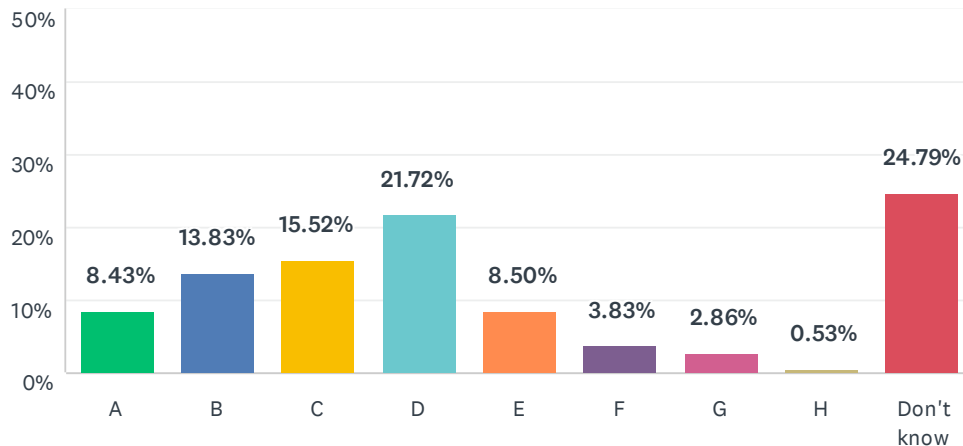

Q3 What council tax band is your household?

Answered: 4,130 Skipped: 0