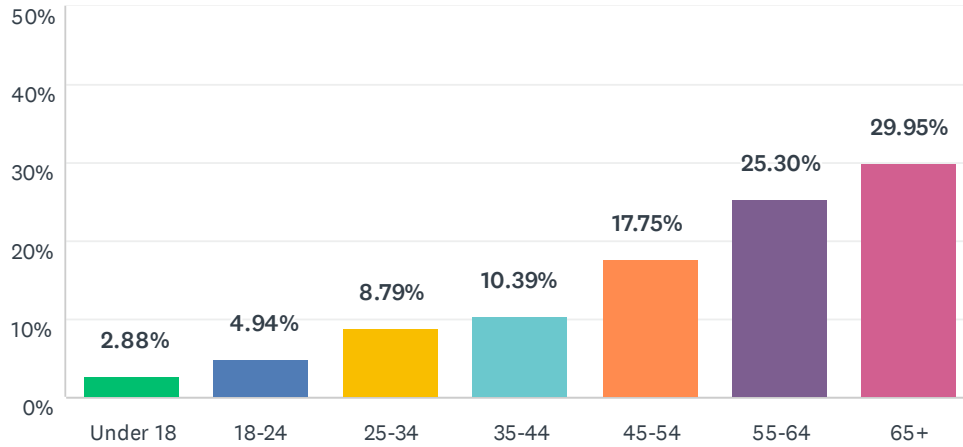

### Q1 What age category are you in?

Answered: 4,130 Skipped: 0

ANSWER CHOICES	RESPONSES	
Under 18	2.88%	119
18-24	4.94%	204
25-34	8.79%	363
35-44	10.39%	429
45-54	17.75%	733
55-64	25.30%	1,045
65+	29.95%	1,237
TOTAL		4,130