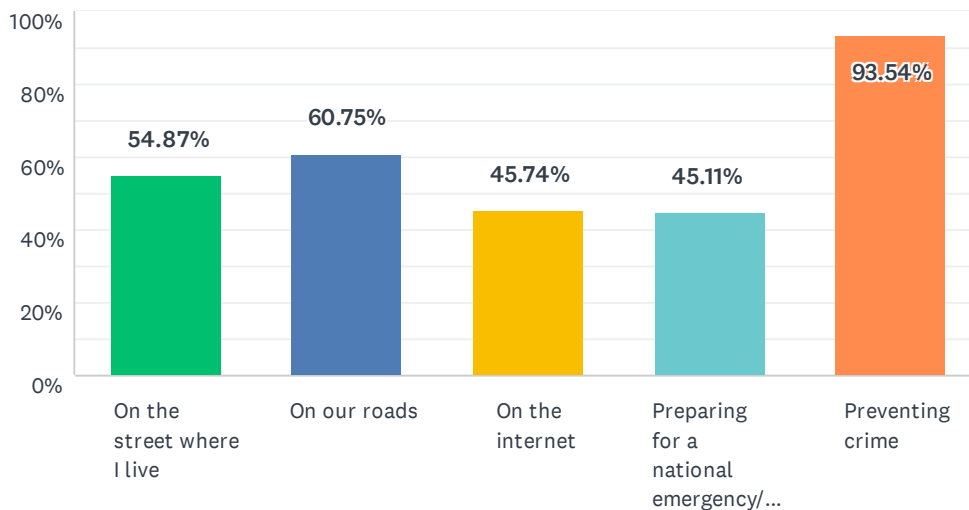

Q6 Where do you perceive that policing needs greater investment? Please select three from the following options:

Answered: 4,130 Skipped: 0