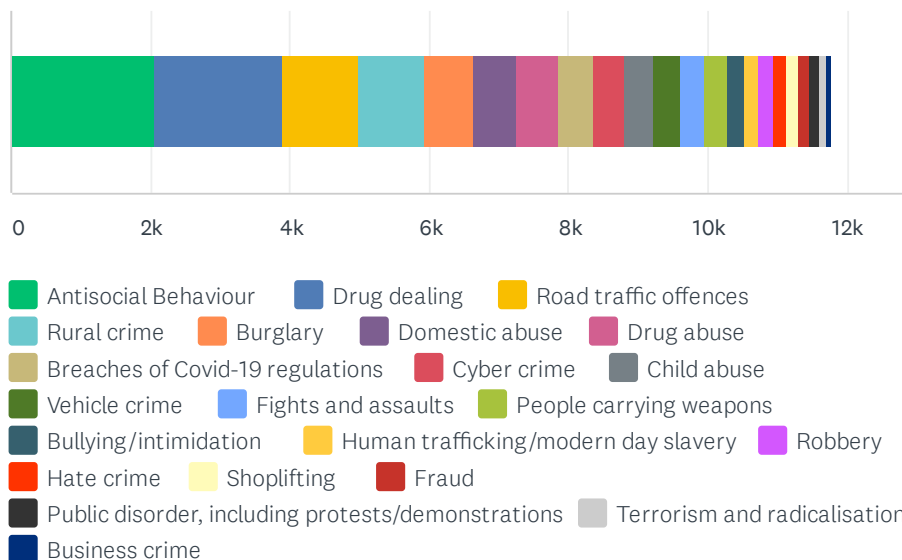

Have your say on the funding of policing in Devon, Cornwall and the Isles of Scilly

ANSWER CHOICES	RESPONSES	
Reduce murder and homicide	8.72%	360
Reduce serious violence (including knife and gun crime)	44.99%	1,858
Disrupt drug supply	72.11%	2,978
Reduce neighbourhood crime (burglary, robbery, vehicle theft, personal theft)	75.18%	3,105
Improving victim satisfaction with a focus on domestic abuse	29.13%	1,203
Tackling cyber crime	36.25%	1,497
Total Respondents: 4,130		

Q15 To help set local priorities, which of the following crime types most need addressing in your community? Please select a maximum of three from the following:

Answered: 4,130 Skipped: 0