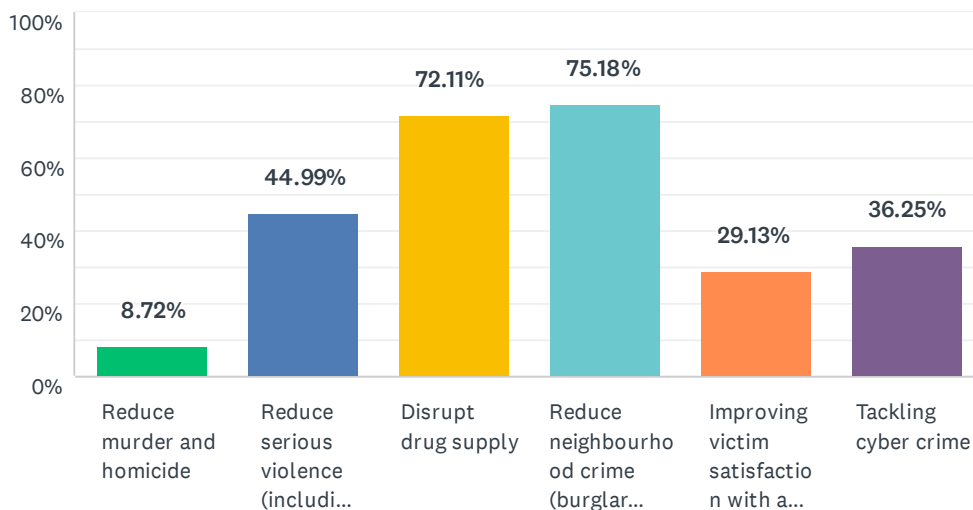

### Q12 How satisfied were you with how you were dealt with using your chosen method?

Answered: 1,480 Skipped: 2,650

ANSWER CHOICES	RESPONSES	
Not at all satisfied	21.01%	311
Dissatisfied	15.88%	235
Unsure	9.86%	146
Satisfied	32.09%	475
Very satisfied	21.15%	313
TOTAL		1,480

### Q13 Would you use alternative methods if you had known about them?

Answered: 1,480 Skipped: 2,650

Have your say on the funding of policing in Devon, Cornwall and the Isles of Scilly

ANSWER CHOICES	RESPONSES	
Yes	28.99%	429
No	27.50%	407
Don't know	19.59%	290
Not applicable	23.92%	354
<b>TOTAL</b>		<b>1,480</b>

## Have your say on the funding of policing in Devon, Cornwall and the Isles of Scilly

ANSWER CHOICES	RESPONSES	
Reduce murder and homicide	8.72%	360
Reduce serious violence (including knife and gun crime)	44.99%	1,858
Disrupt drug supply	72.11%	2,978
Reduce neighbourhood crime (burglary, robbery, vehicle theft, personal theft)	75.18%	3,105
Improving victim satisfaction with a focus on domestic abuse	29.13%	1,203
Tackling cyber crime	36.25%	1,497
Total Respondents: 4,130		