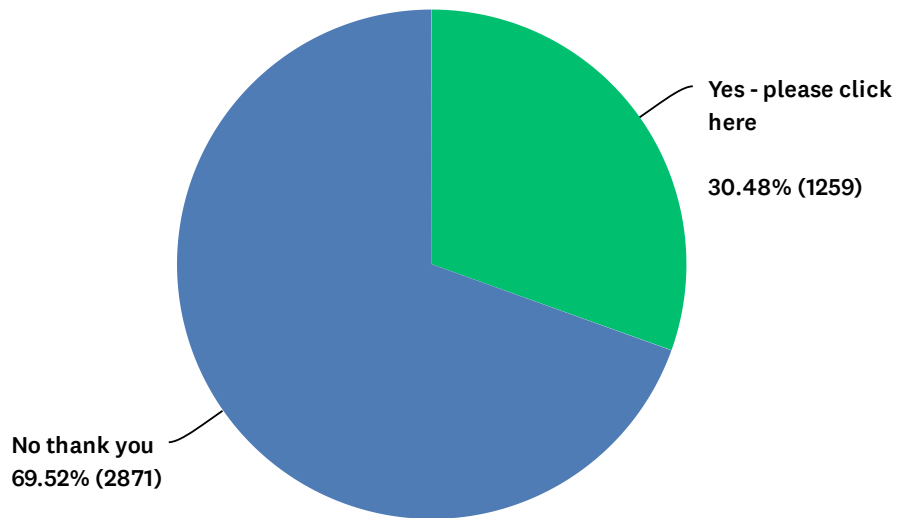

Answered: 4,130 Skipped: 0

Have your say on the funding of policing in Devon, Cornwall and the Isles of Scilly

ANSWER CHOICES	RESPONSES	
Yes	9.18%	379
No	90.82%	3,751
TOTAL		4,130

**Q18 To keep informed about crime and policing initiatives in your area by email would you like to sign up to Neighbourhood Alert?**

Answered: 4,130 Skipped: 0

ANSWER CHOICES	RESPONSES	
Yes - please click here	30.48%	1,259
No thank you	69.52%	2,871
TOTAL		4,130