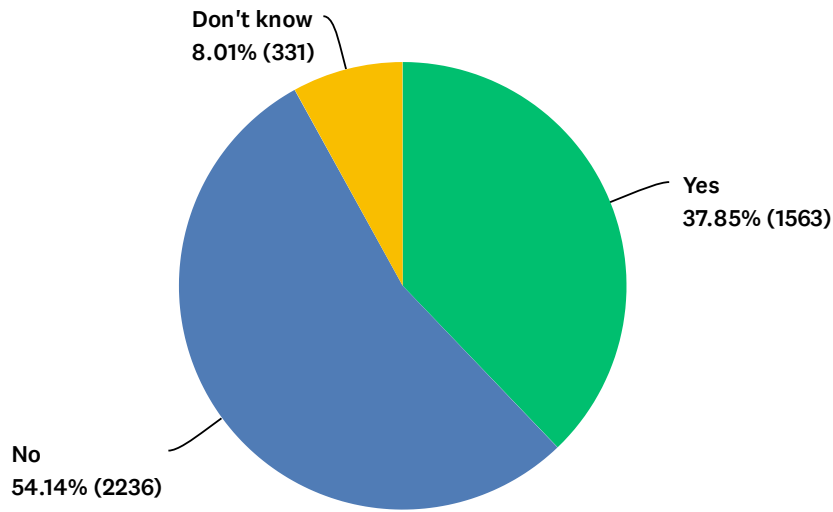

Have your say on the funding of policing in Devon, Cornwall and the Isles of Scilly