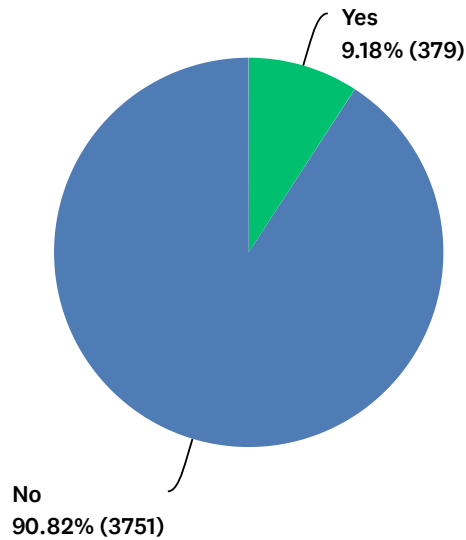

Q17 Are you a police officer, a member of police staff or a police volunteer?

Answered: 4,130 Skipped: 0