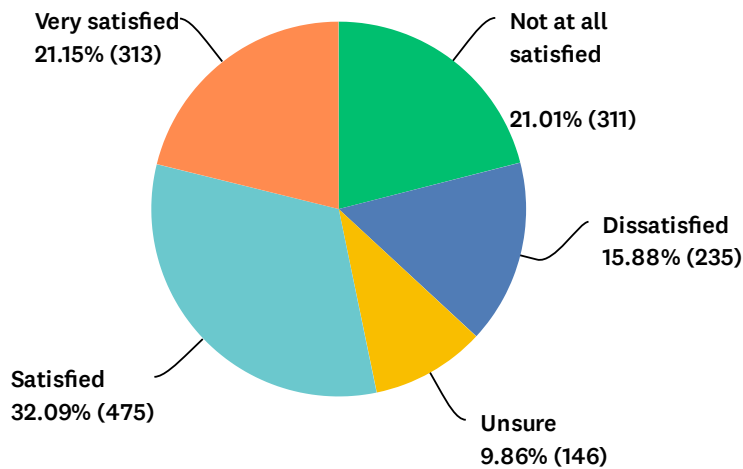

## Q11 Why did you choose this method? [Please select all that apply]

Answered: 1,480 Skipped: 2,650

Have your say on the funding of policing in Devon, Cornwall and the Isles of Scilly

ANSWER CHOICES	RESPONSES	
It is the only method I was aware of	7.50%	111
I followed advice on the police website	23.72%	351
I do not have access to the internet	0.47%	7
I wanted to speak to someone	35.54%	526
It is quick and simple	25.68%	380
I always use this method	7.09%	105
Other (please specify)	24.59%	364
Total Respondents: 1,480		

### Q12 How satisfied were you with how you were dealt with using your chosen method?

Answered: 1,480 Skipped: 2,650

ANSWER CHOICES	RESPONSES	
Not at all satisfied	21.01%	311
Dissatisfied	15.88%	235
Unsure	9.86%	146
Satisfied	32.09%	475
Very satisfied	21.15%	313
TOTAL		1,480