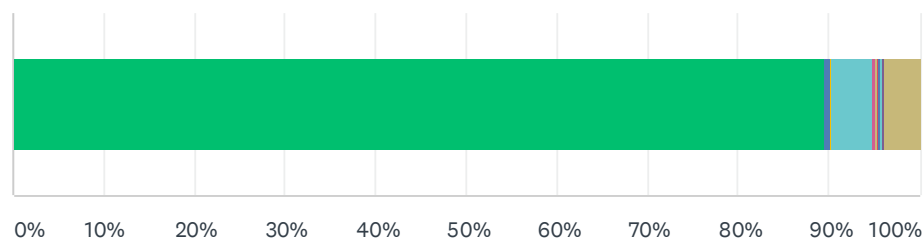

Have your say on the funding of policing in Devon, Cornwall and the Isles of Scilly

ANSWER CHOICES	RESPONSES	
A	8.43%	348
B	13.83%	571
C	15.52%	641
D	21.72%	897
E	8.50%	351
F	3.83%	158
G	2.86%	118
H	0.53%	22
Don't know	24.79%	1,024
TOTAL		4,130

Q4 What is your ethnic group? [Please select from the dropdown list below]

Answered: 4,130 Skipped: 0

- White - English/Welsh/Scottish/Northern Irish
- White - Irish
- White - Gypsy or Irish Traveller
- Any other White background - please specify below
- Mixed/Multiple ethnic groups - White and Black Caribbean
- Mixed/Multiple ethnic groups - White and Black African
- Mixed/Multiple ethnic groups - White and Asian
- Any other Mixed/Multiple ethnic background - please specify below
- Asian/Asian British - Indian
- Asian/Asian British - Pakistani
- Asian/Asian British - Bangladeshi
- Asian/Asian British - Chinese
- Any other Asian background - please specify below
- Black/African/Caribbean/Black British - African
- Black/African/Caribbean/Black British - Caribbean
- Any other Black/African/Caribbean background - please specify below
- Other ethnic group - Arab
- Any other ethnic group - please specify below