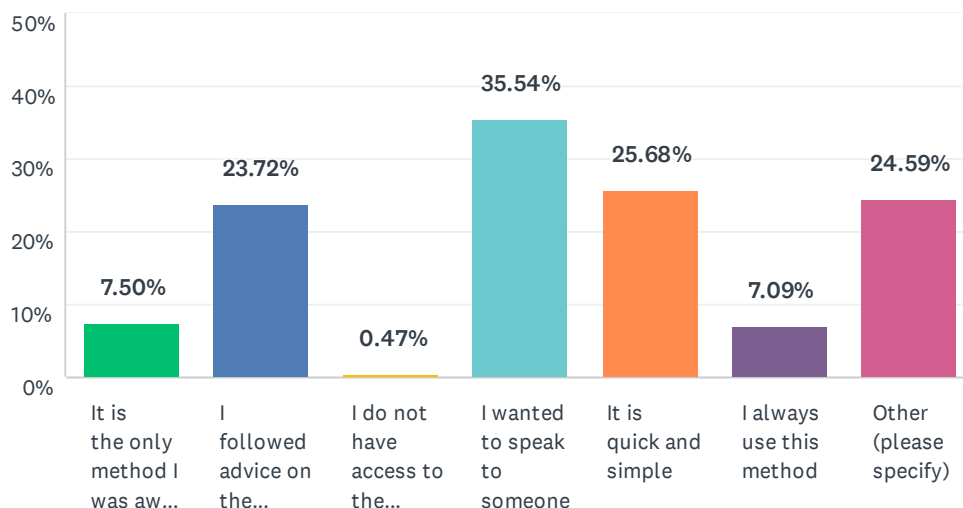

Q11 Why did you choose this method? [Please select all that apply]

Answered: 1,480 Skipped: 2,650